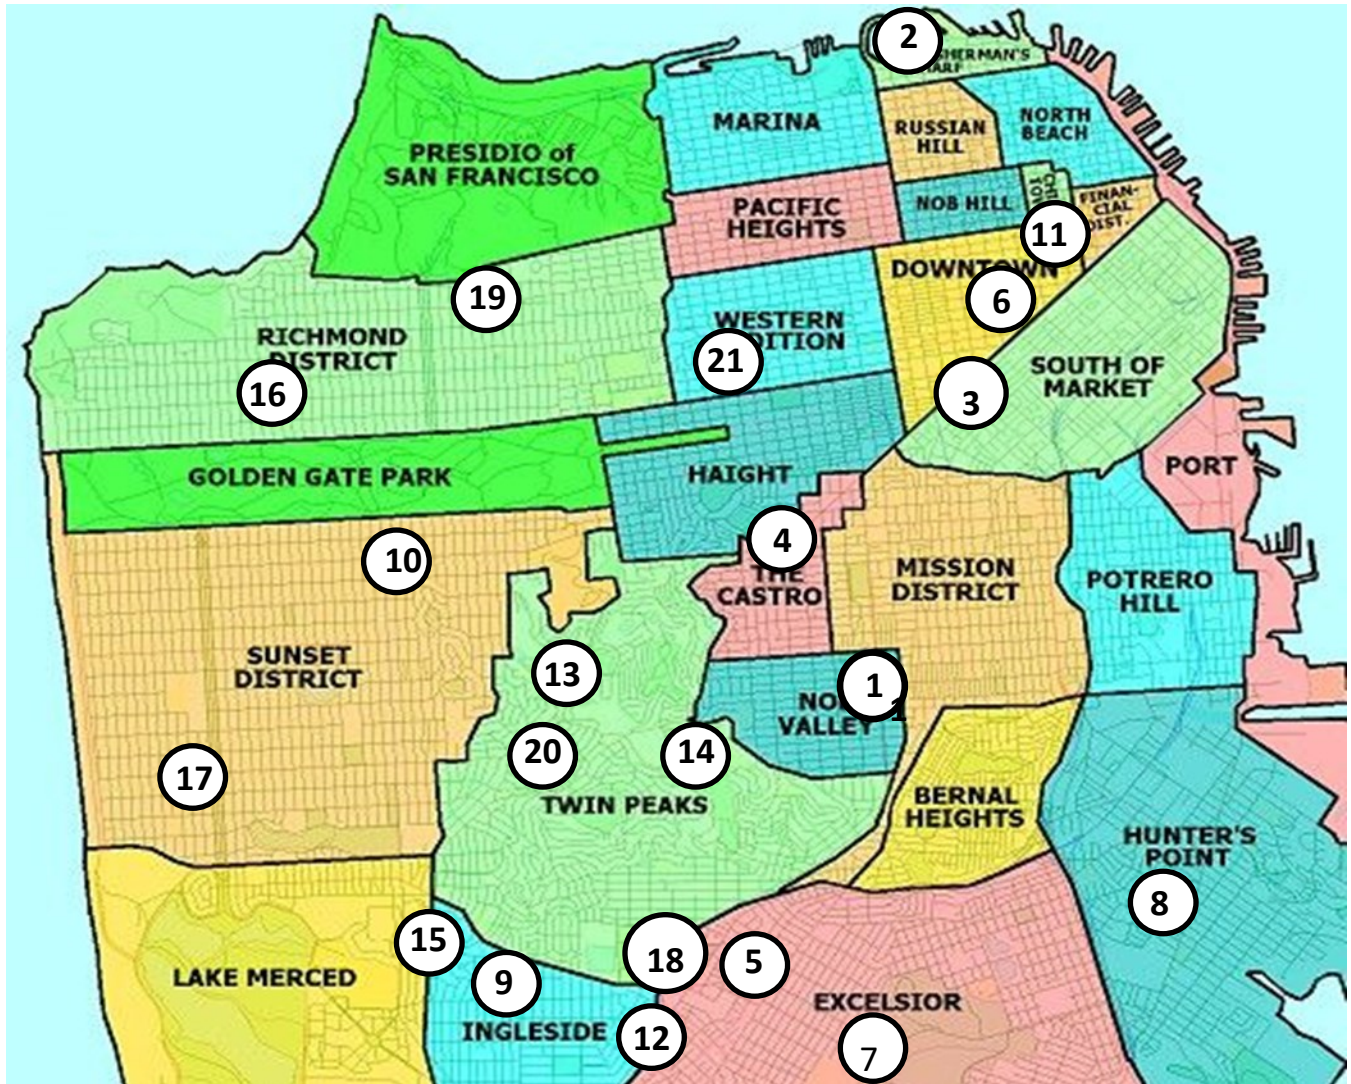

Always Active Class Locations

1) 30th Street Senior Center	415-550-2265	225 30th St
2) Aquatic Park Senior Center	415-923-4482	890 Beach St
3) Canon Kip	415-550-2265	705 Natoma St
4) Castro Senior Center	415-550-2265	110 Diamond St
5) Cayuga CC (Bethel)	415-550-2265	2525 Alemany Blvd
6) Downtown Senior Center	415-771-7950	481 O'Farrell St
7) Dr. George Davis Senior Center	415-822-1444	1751 Carroll Ave
8) Excelsior	415-550-2265	799 Moscow St
9) I.T. Bookman Community Center	415-586-8020	446 Randolph St
10) Inner Sunset CC	415-550-2265	850 Judah St
11) Manilatown Senior Center	415-398-3250	481 O'Farrell St
12) METCC	415-550-2265	201 Head St
13) Midtown Terrace CC	415-550-2265	250 Laguna Honda Blvd
14) Miraloma CC	415-550-2265	280 Teresita Blvd
15) OMI Senior Center	415-334-5550	65 Beverly St
16) Richmond Senior Center	415-752-6444	6221 Geary Blvd
17) South Sunset Center	415-566-2845	2601 40th Ave
18) Sunnyside CC	415-550-2265	415 Edna Street
19) St. James	415-568-8043	4620 California St
20) The West Portal Clubhouse	415-753-7038	280 Claremont Blvd
21) Western Addition Senior Center	415-921-7805	1390 1/2 Turk St